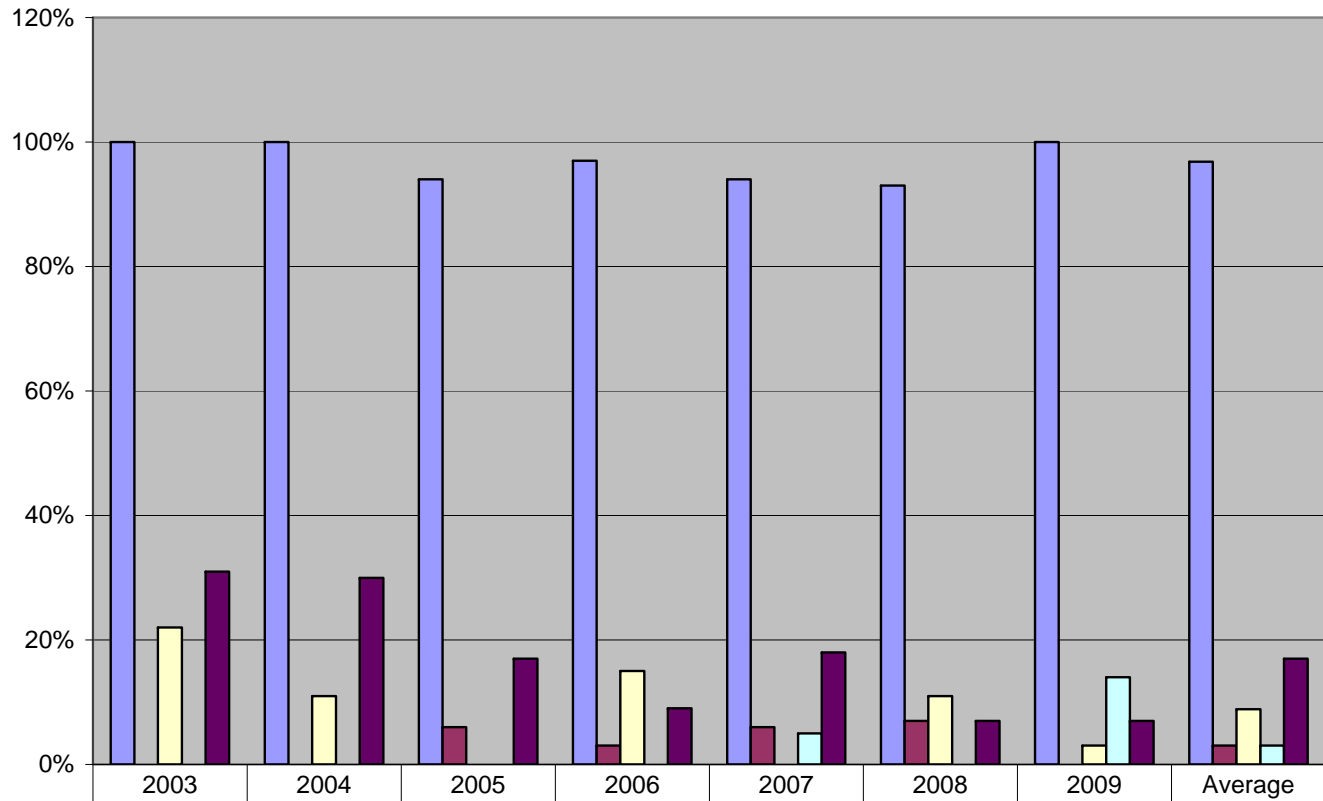

St. Pius Acceptance Data

	2003	2004	2005	2006	2007	2008	2009	Average
■ % Accepted	100%	100%	94%	97%	94%	93%	100%	97%
■ % not accepted	0	0	6%	3%	6%	7%	0	3%
■ % summer school English	22%	11%	0	15%	0	11%	3%	9%
■ % summer school Math	0	0	0	0	5%	0	14%	3%
■ % summer school English & Math	31%	30%	17%	9%	18%	7%	7%	17%